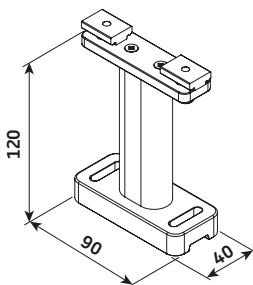

Drive:
electric

Veggmontering

Brakett

RECO Vinter

Monteringsdeler

End slat

Guide rails

Support